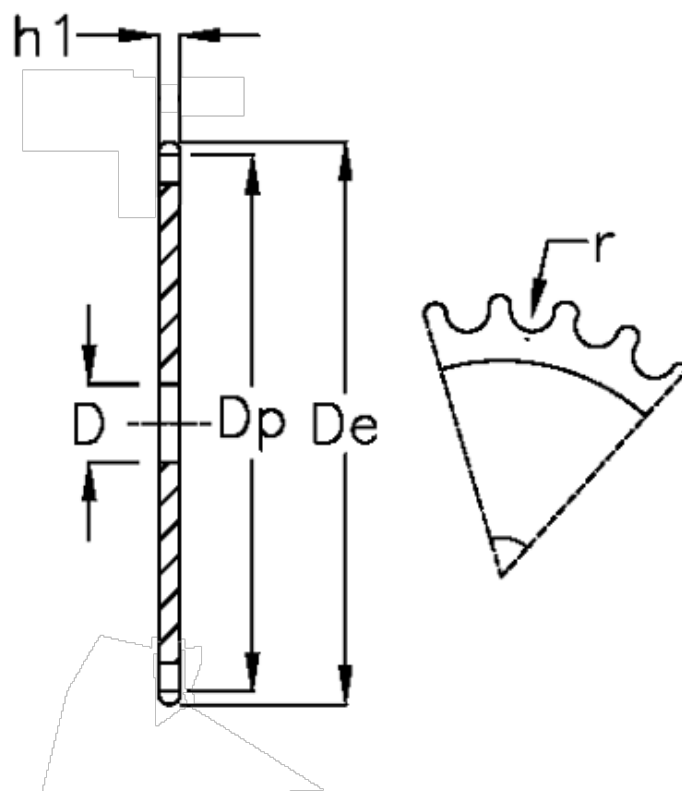

Article number: 616021006025

Description: Plate wheel 10 B-1 Z=25 simplex

Measures

C	= 2
D	= 12
De	= 134
Dp	= 126.66
For chain size	= 5/8 x 3/8
For chain type	= 10 B-1
h1	= 9.1
Number of teeth	= 25

r = 10.16